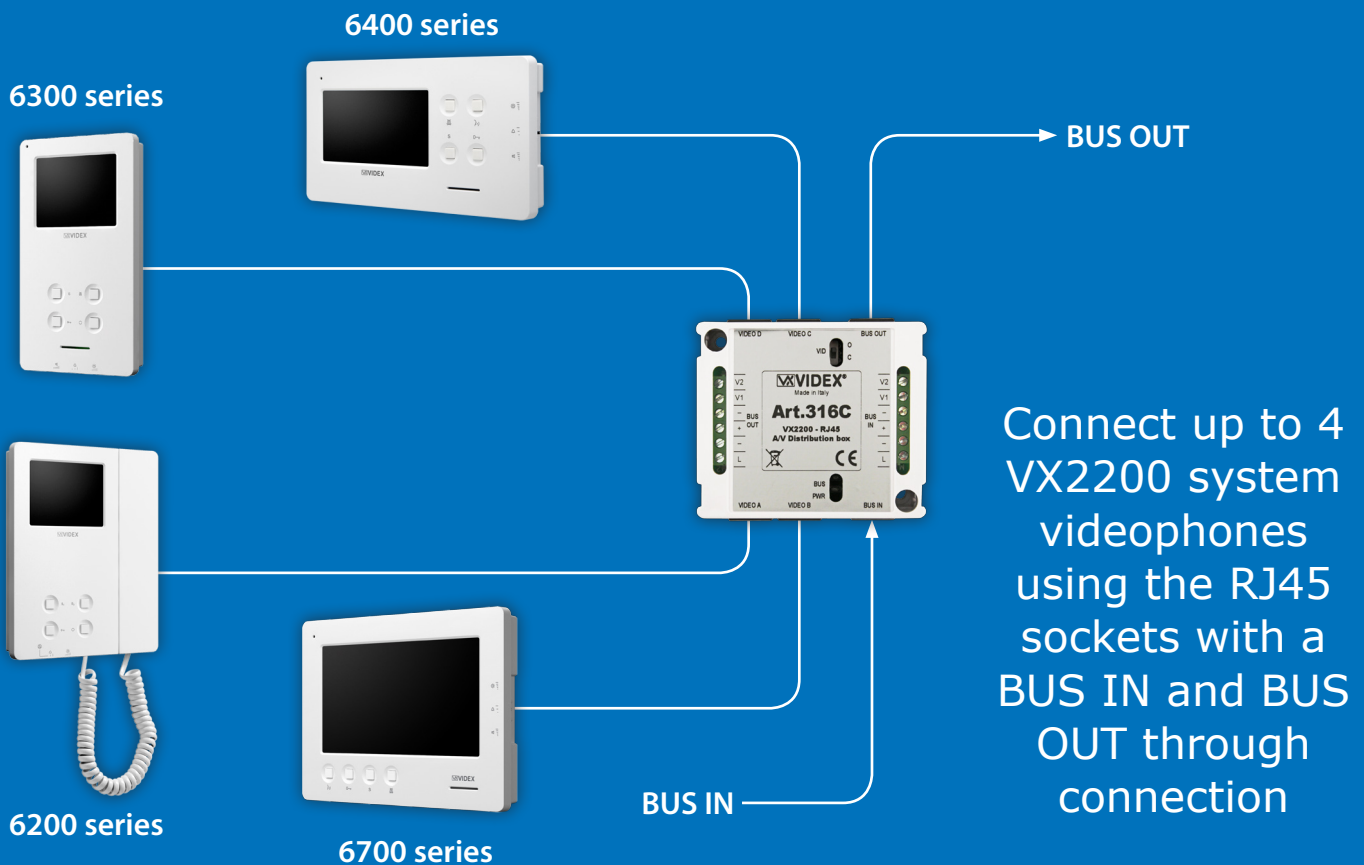

Southern Office

1 Osprey, Trinity Park,
Trinity Way, London,
E4 8TD

T 0870 300 1240 • F 020 8523 5825

Northern Office

Unit 4-7 Chillingham Ind. Estate,
Chapman Street,
Newcastle Upon Tyne, NE6 2XX

T 0870 300 1240 • F 0191 224 1559

sales@videxuk.com • www.videxuk.com