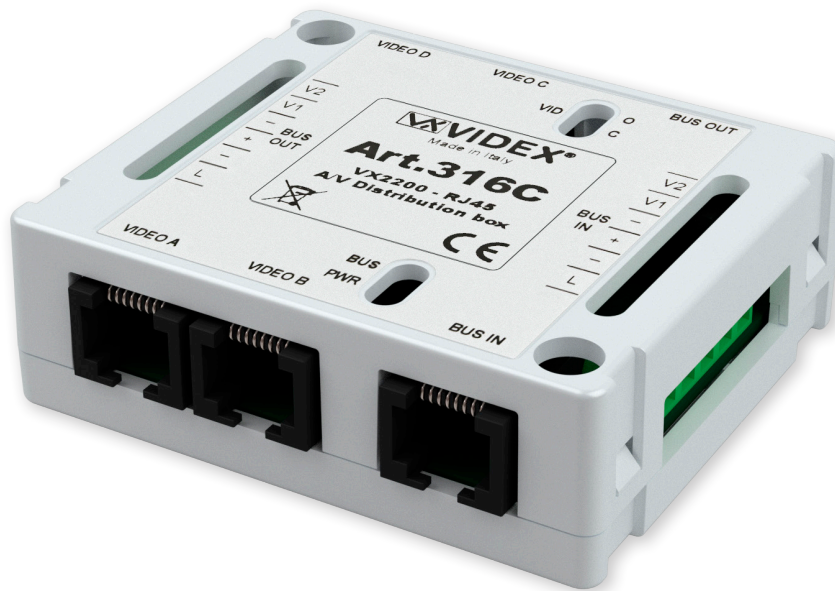

# VX2200 - RJ45 A/V DISTRIBUTION BOX

## 316C RJ45 A/V DISTRIBUTION BOX

Surface mount  
RJ45 A/V  
distribution box  
for the VX2200  
digital system

As CAT 5 cable is becoming an increasingly popular cable to use for video installations, Videx has developed a video distribution box that is specifically for the digital VX2200 "6 wire bus" video system, the Art.316C.

It allows the distribution of the +20Vdc power signals (+ and -), the 2 wire bus signals (L and -) and the balanced video signals (V1 and V2) on 4 videophone outputs where an installer can directly connect a CAT 5 cable (with a male RJ45 connector) plugged into a female RJ45 socket.

Also incorporated in the module is a "power on" LED to indicate when the distributor has +20Vdc power connected, a "bus" LED to indicate when the 2 wire L and - bus voltage is present and also a video line termination switch which is used to terminate the "end-of-line" video signal.