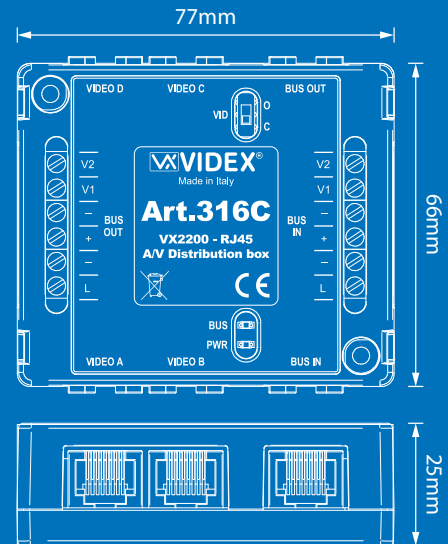

Key Features Include:

- Allows the installer to use standard CAT 5 cable with an RJ45 plug-in connector;
- An RJ45 BUS IN and BUS OUT connection or standard 6 way terminal block BUS IN and BUS OUT through connections to allow for more than one distributor to be connected in line;
- 4 RJ45 videophone outputs to connect up to 4 VX2200 videophones;
- An "end-of-line" video signal termination switch;
- 2 power indication LED's (for the L and - bus voltage and +20Vdc power input).

Model	System	Description
316C	VX2200 digital system	VX2200 4 way RJ45 A/V video distribution box